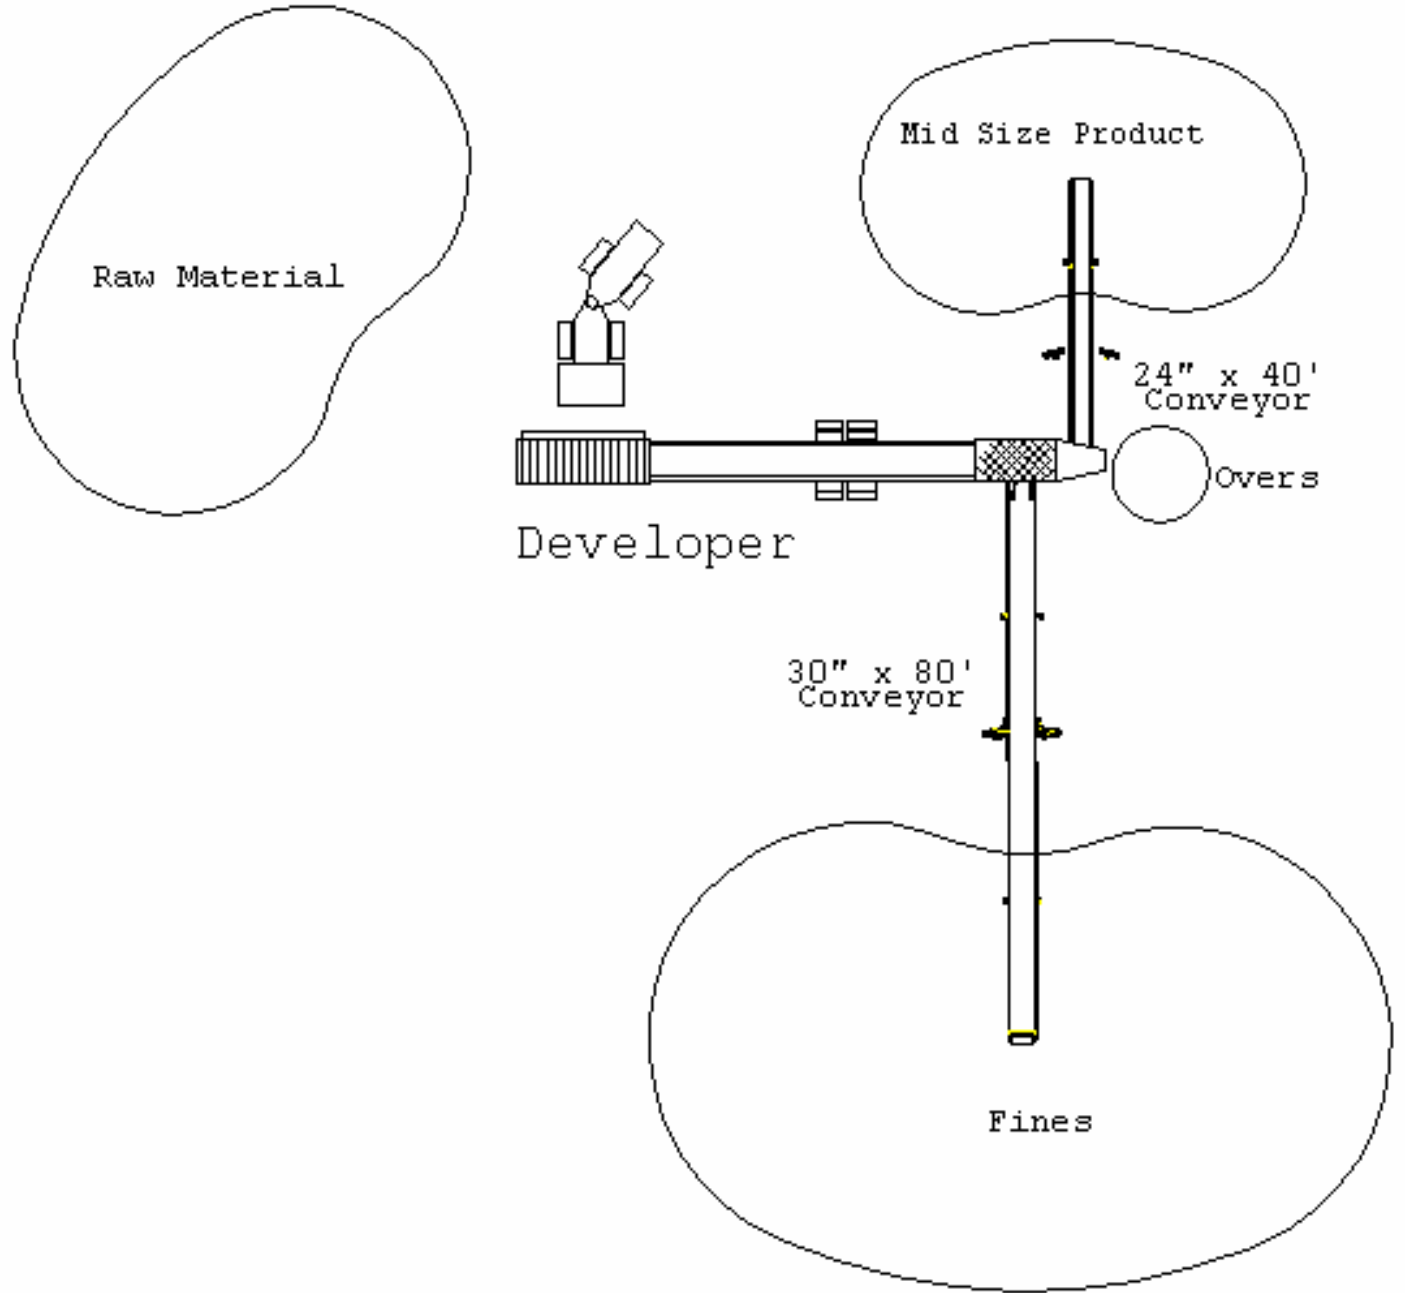

THE SCREEN MACHINE®
Developer Layout

THE SCREEN MACHINE®
7001 Americana Parkway
Columbus, Ohio 43068
800-837-3344